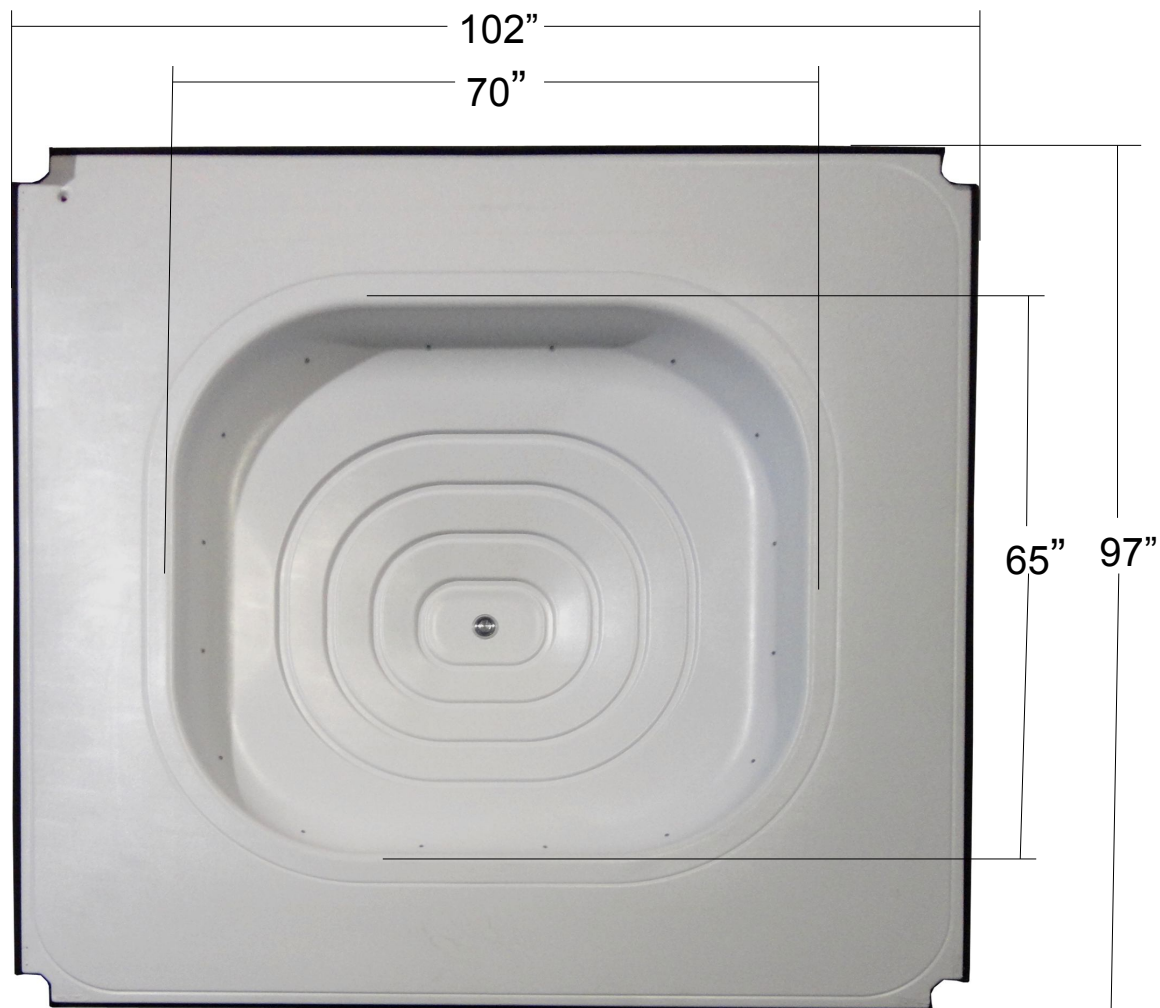

OASIS: Cover Dimensions

Seal Can Be Applied Between Indicated Dimensions
Fits Circular Tubs: 88"-97" in Diameter